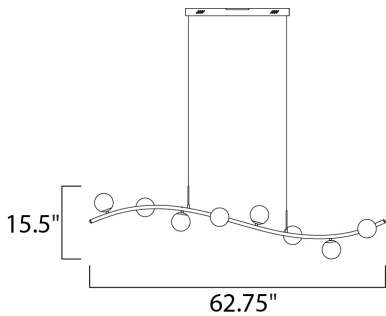

**PRODUCT DESCRIPTION**

A gently curved, tapered rod finished in Metallic Gold is adorned with several Satin White glass balls and illuminated by integrated LED. The Rover collection is the interpretation of an organically formed brach with buds of white glass that is sure to add elegance to any room.

**MEASUREMENTS**

DIMENSION : 62.75" L x 9.5" W x 15.5" H  
 MAX OAH : 132.25" OAH  
 CANOPY : 2.5" W x 1.5" H x 22" L  
 HANGING WEIGHT : 7.5 lb

**LAMPING**

INPUT VOLTAGE : 120V  
 LUMENS : 1,680 Rated (1,380 Del.)  
 BULB : 8 x 3W LED PCB Integrated , 24W Total  
 BULB INCLUDED : (Integrated)  
 DIMMABLE : Triac CL  
 CRI : 80+ CRI  
 COLOR\_TEMP : 3000K